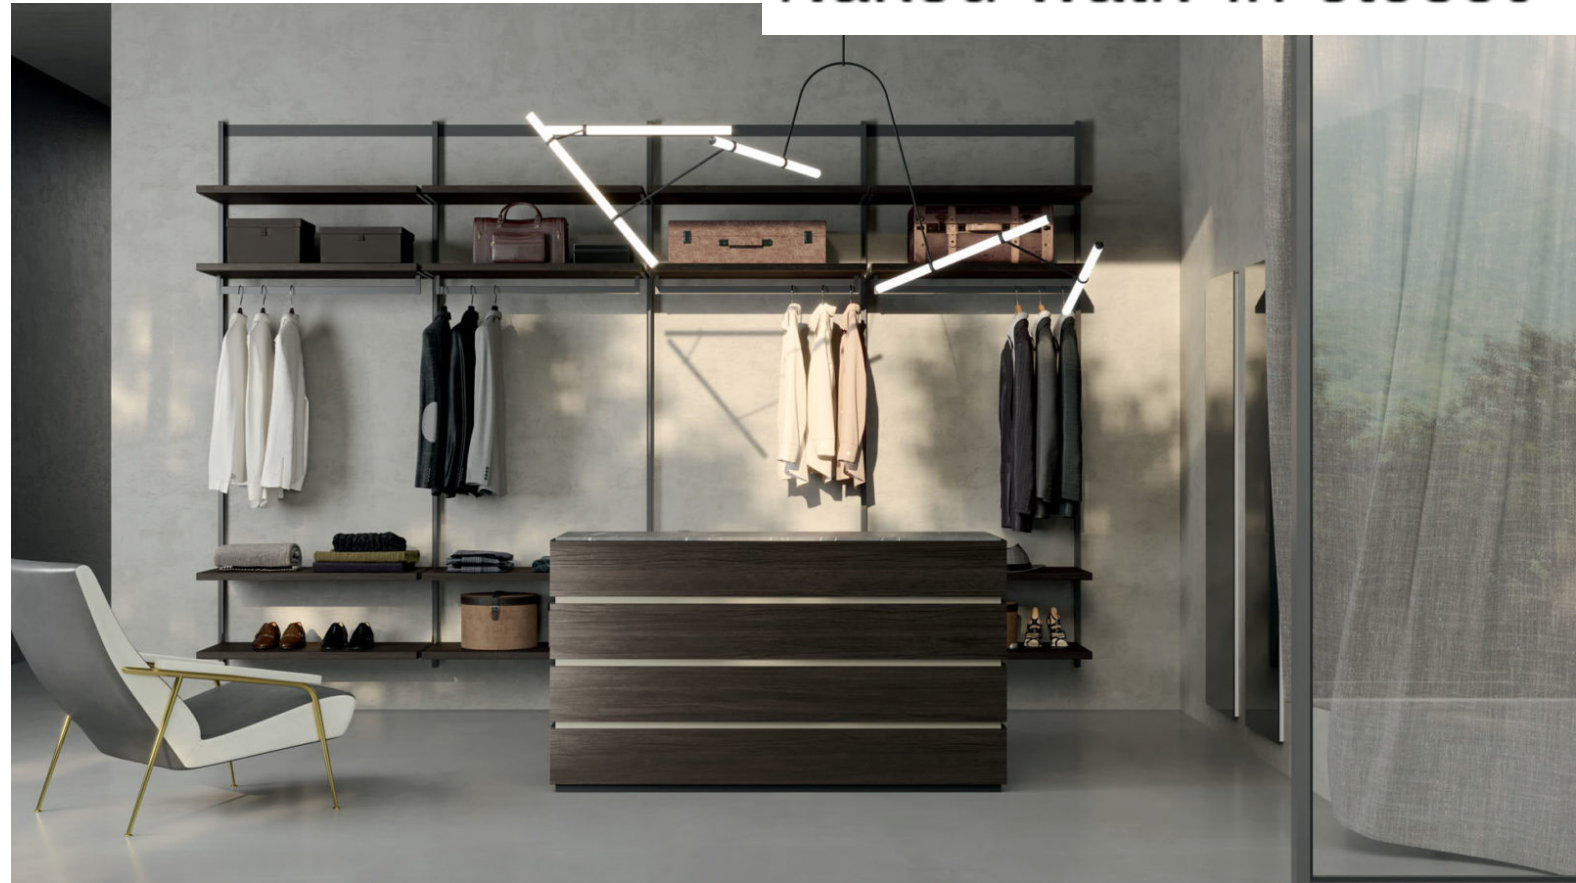

# Naked walk-in closet

NAKED WALK-IN CLOSET 01

L 3710 × H 2578 P 456 mm - Walk-in closet structure in Carbone wood melamine and Titanio matt lacquer finish.