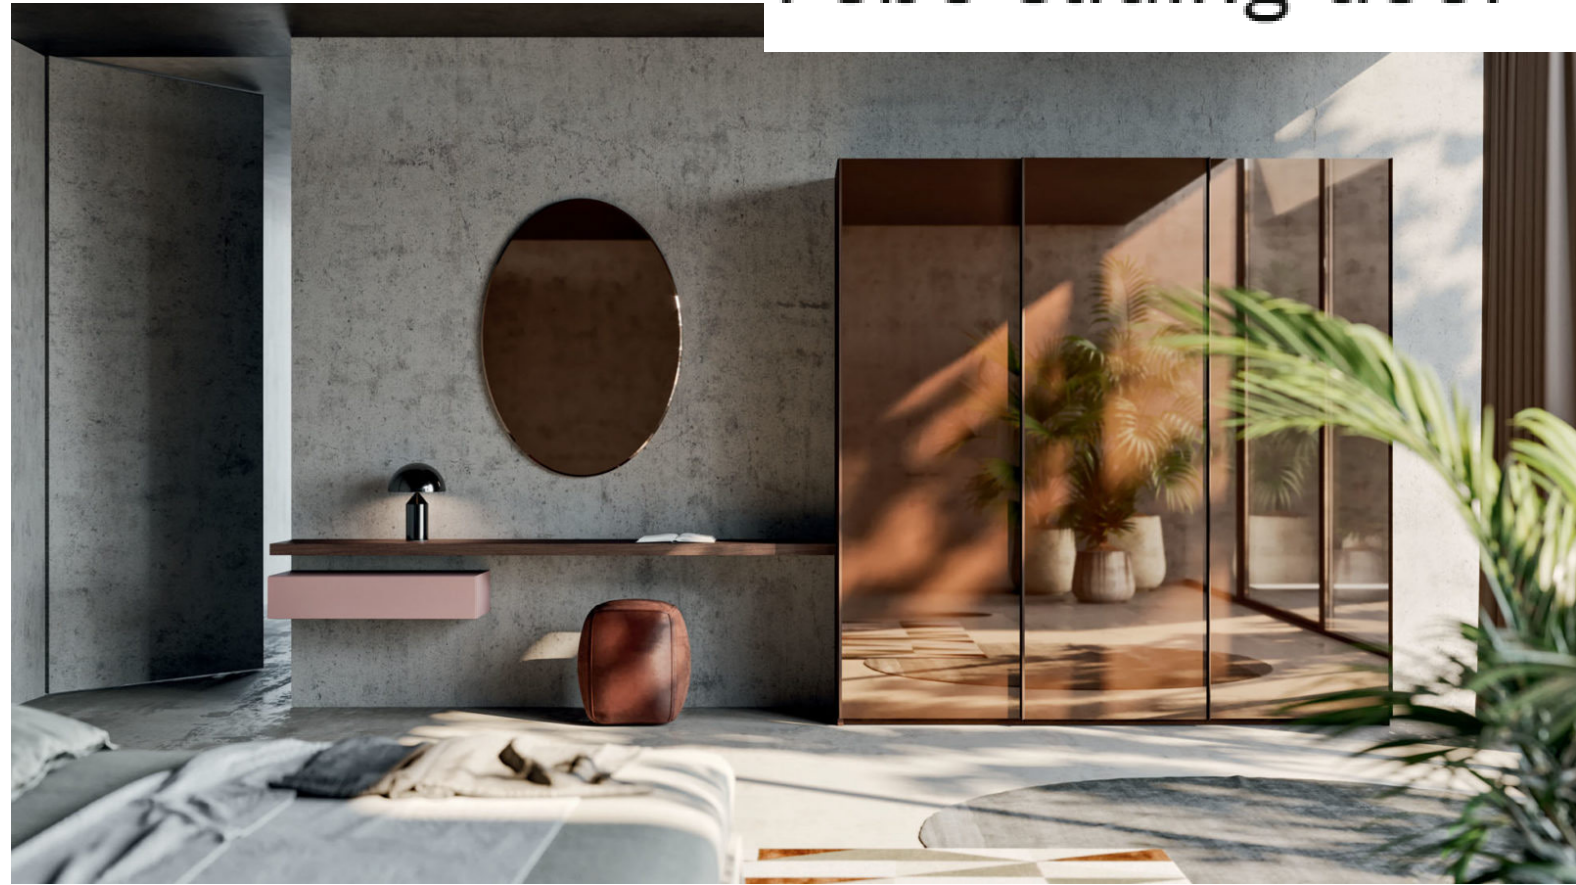

# Febe sliding door

FEBE SLIDING DOOR 01

Anta Febe Specchio - L 2260 x H 2414 P 660 mm - Internal structure in Cotto wood melamine, doors in bronzed mirror.