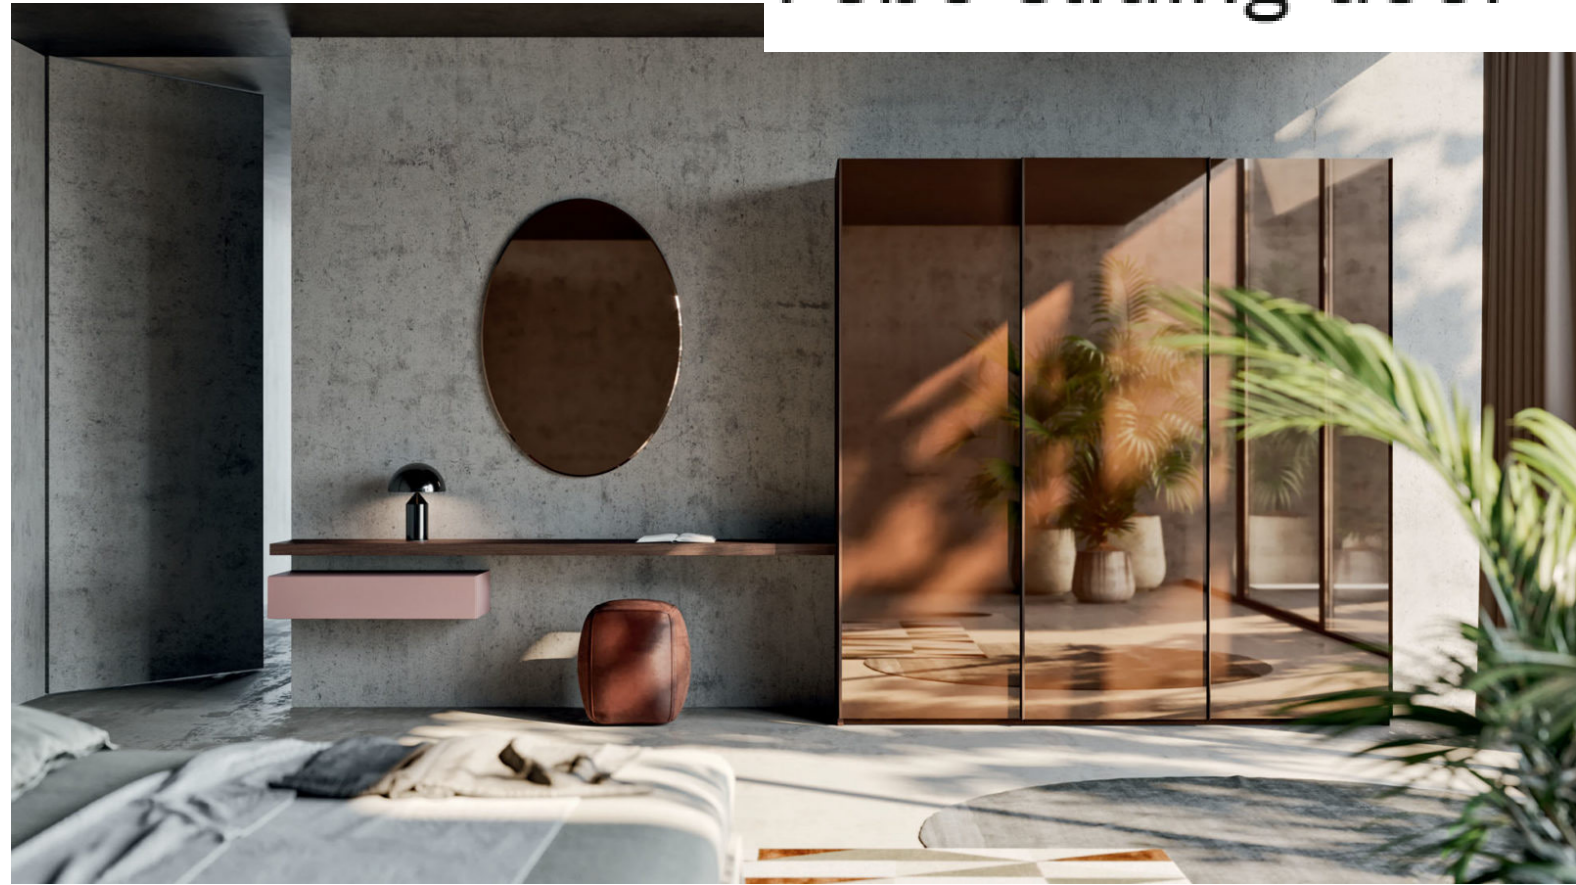

Febe sliding door

FEBE SLIDING DOOR 01

Anta Febe Specchio - L 2260 x H 2414 P 660 mm - Internal structure in Cotto wood melamine, doors in bronzed mirror.