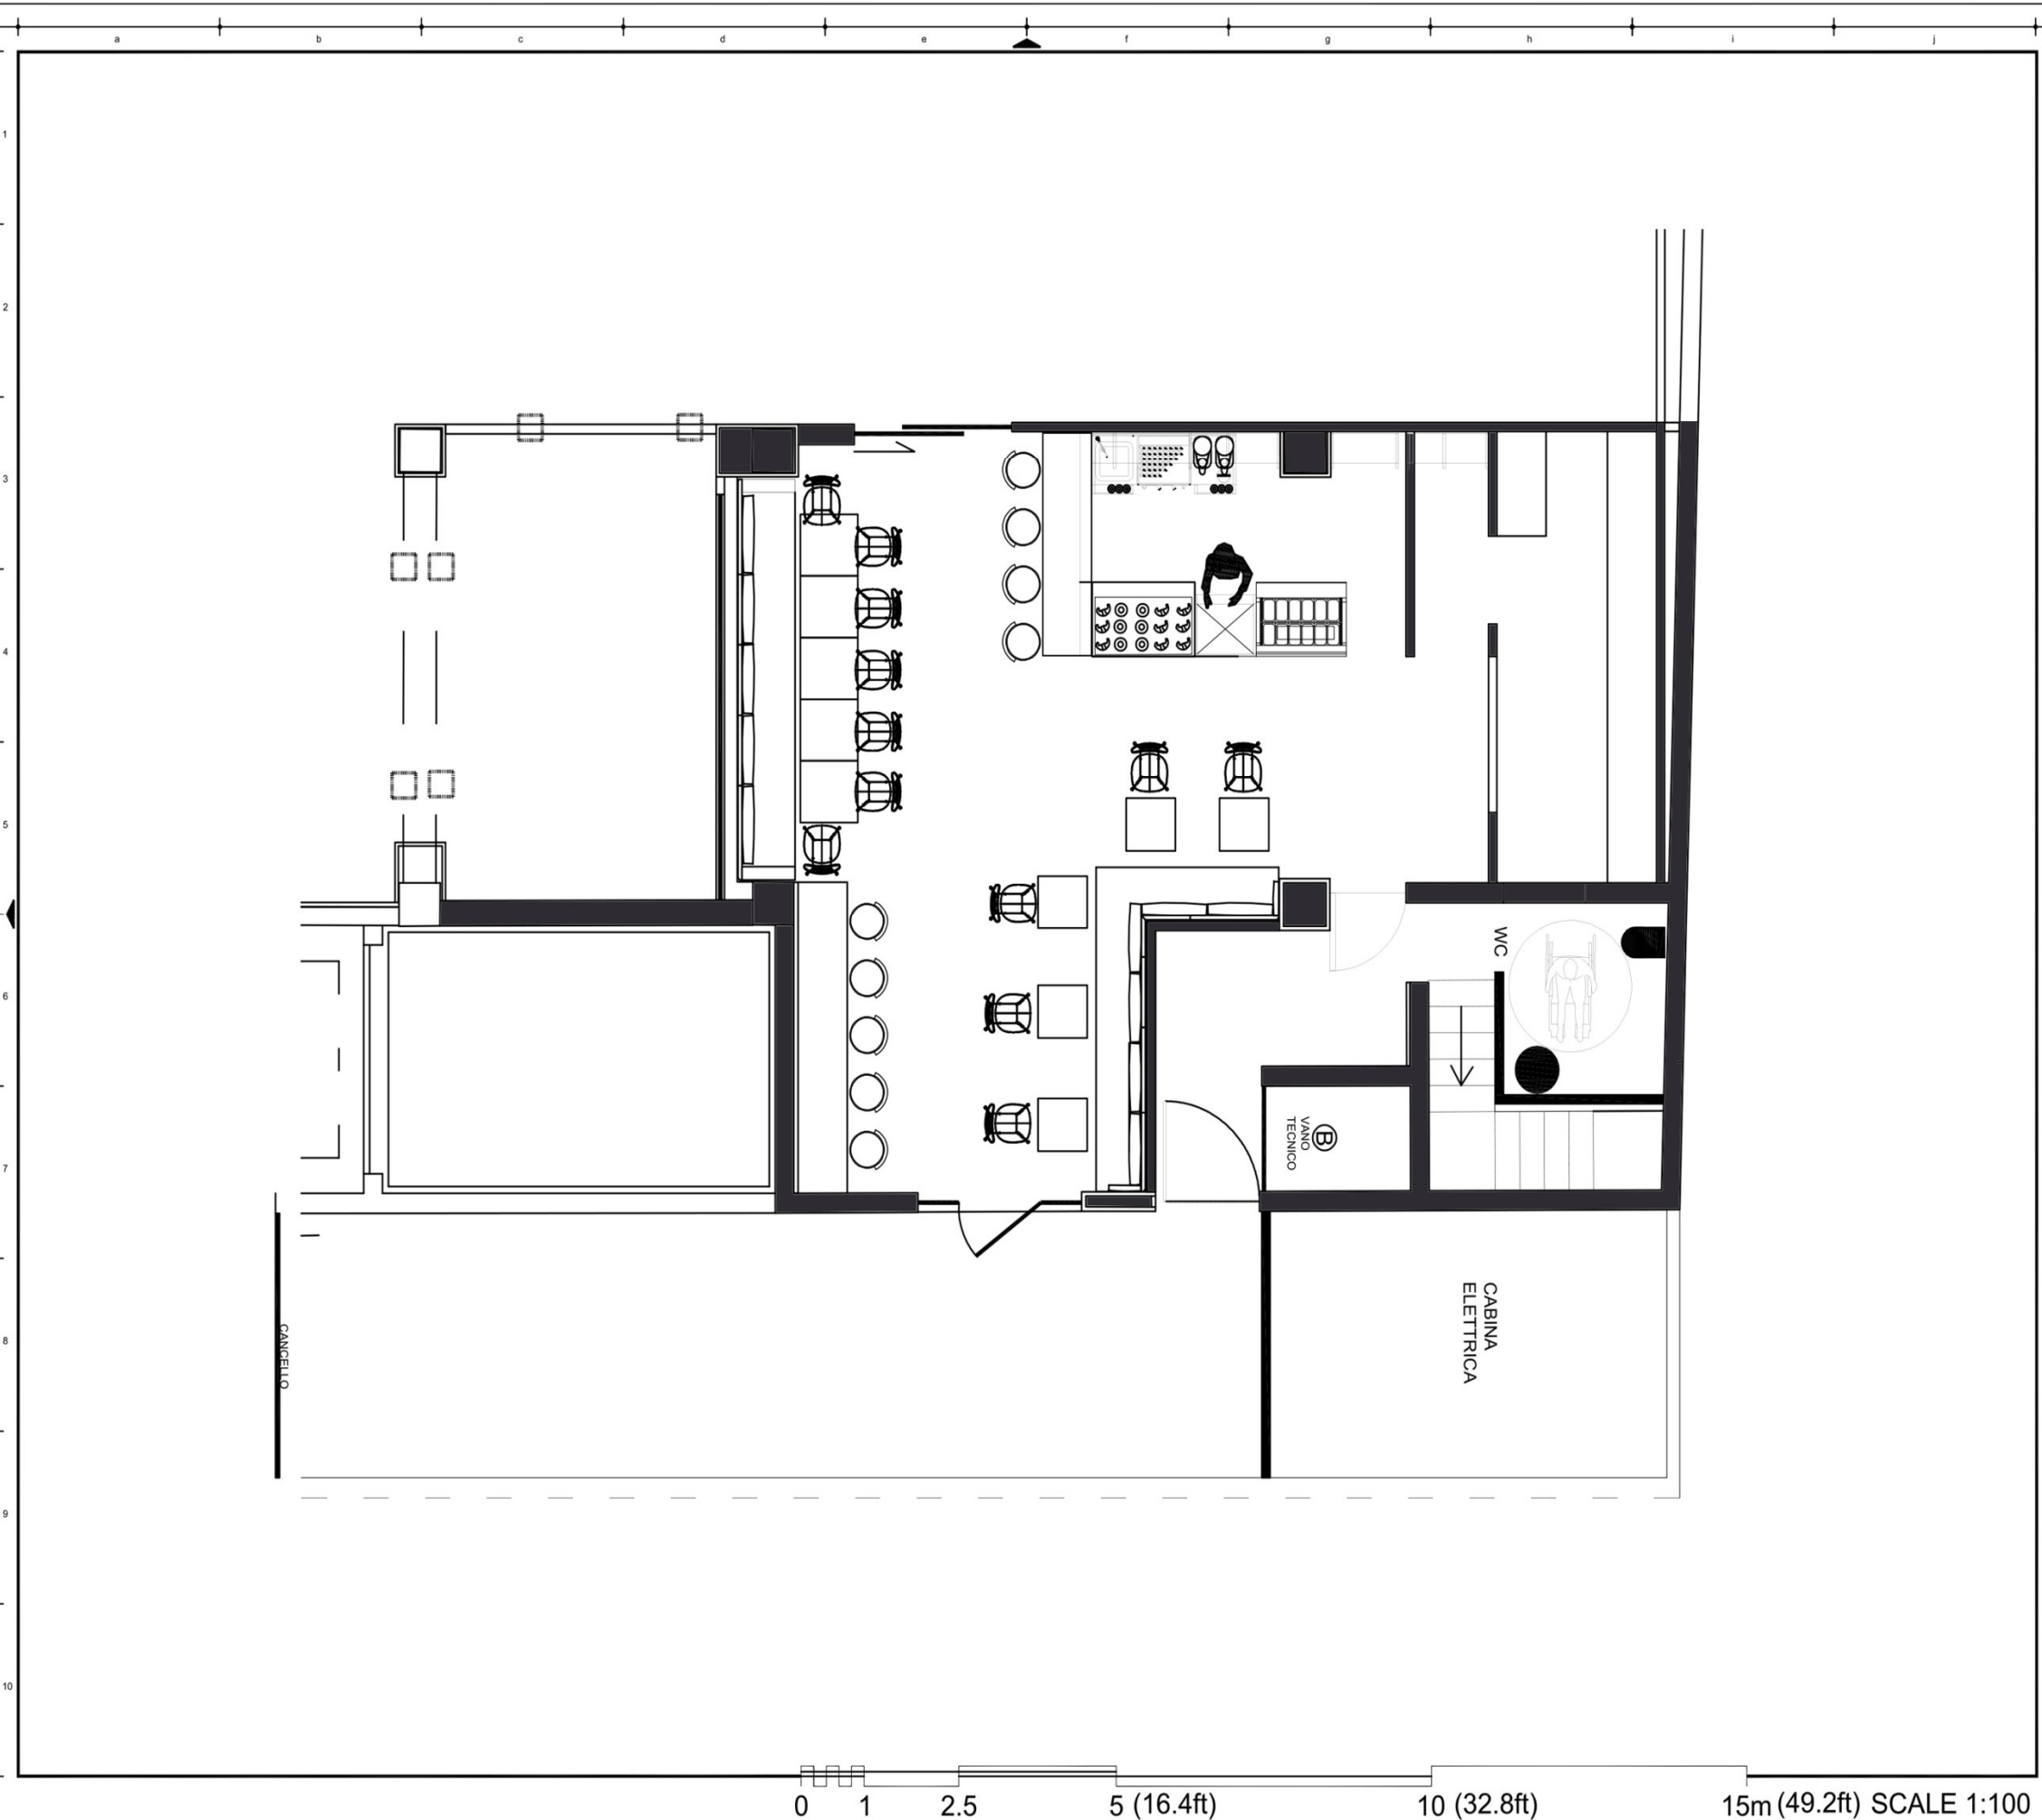

peritmarkcamilleri

peritmarkcamilleri

Office
MALTA:
79, Triq il-Musbieh, Naxxar,
128, Triq San Bartolomew, Qormi

tel: +356 99254940
+356 99354940 - drawing office
+356 99154940 - administration
+356 21421895

fax: +356 21421895
e-mail: mark@markcamilleri.com
website: www.markcamilleri.com

CLIENT: --

PROJECT: --

SITE: --

NOTES

- DIMENSIONS SHOULD NOT BE SCALED OFF DRAWING
- ALL COURSE HEIGHTS ASSUMED AS 255MM

DRAWING LEGEND

- CONSTRUCTION PROPOSED
- MODIFICATION PROPOSED
- AS CONSTRUCTED - TO SANCTION
- AS APPROVED BUT NOT CONSTRUCTED - TO SANCTION

DESCRIPTION

TYPICAL FLOOR

DRAWING	JOB #
01	F030614
COORDINATES	
SCALE	1:100
DRAWN BY:	PMC Perit Mark Camilleri
CHECKED BY:	PMC Perit Mark Camilleri
REV. 1	INITIALS & SIGNATURE
05/11/2014	
REV. 2	INITIALS & SIGNATURE
REV. 3	INITIALS & SIGNATURE
STAMP & SIGNATURE	
STAMP & SIGNATURE