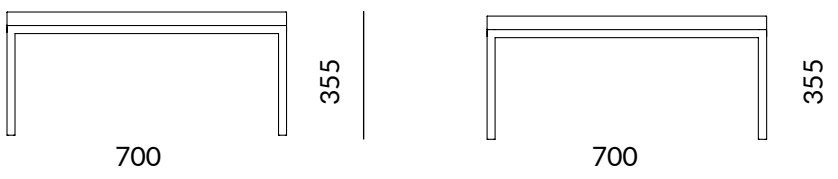

ASTRO TABLE

COD.OASTRT01

DESCRIPTION

Tavolo

TECHNICAL INFORMATION

PIANO

Melamine faced shipboard (MFC)

LEGS / FRAME / BASE

Tube 20x20x2 chrome or silver painted

DIMENSION

article

L 700 H 355 D 700

WEIGHT

Net weight a chair: 6 Kg
Gross weight a chair: 10 Kg

PACKAGING

1 x box
L 730 H 730 D 480

VOLUME

M3 box: 0,25

COD.OASTRT01

TECHNICAL
DATASHEET

Dimensions in millimeters

The Quadrifoglio Group

Quadrifoglio
OFFICE FURNITURE

OFFICITY
BUSINESS SPACE