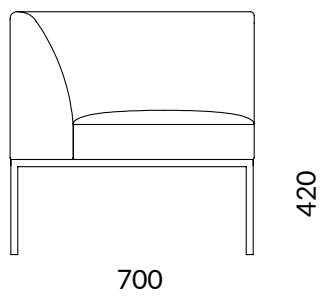

ASTRO CORNER MODULE

COD.OASTRG01

DESCRIPTION

Corner module

NOTE

On request only: fire retardant foam padding 

TECHNICAL INFORMATION

STRUCTURE

Spruce and MDF

PADDING

Polyurethane foam divided into blocks with different densities and thicknesses.

LEGS / FRAME / BASE

Tube 20x20x2 chrome or silver painted

UPHOLSTERY

categories B01-B03-C01-C04-P01-W01 (SEE FABRIC FOLDER)

DIMENSION

article
L 700 H 740 D 700

seat
L 500 H 420 D 500

backrest
H 320

WEIGHT

Net weight a chair: 15 Kg
Gross weight a chair: 19 Kg

PACKAGING

1 x box
L 730 H 730 D 800