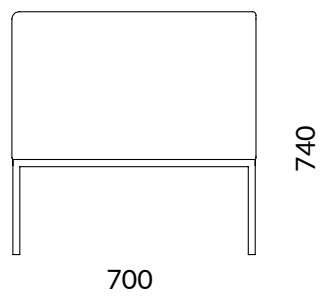

ASTRO CORNER MODULE

COD.OASTRG01

DESCRIPTION

Corner module

NOTE

On request only: fire retardant foam padding 

TECHNICAL INFORMATION

STRUCTURE

Spruce and MDF

PADDING

Polyurethane foam divided into blocks with different densities and thicknesses.

LEGS / FRAME / BASE

Tube 20x20x2 chrome or silver painted

UPHOLSTERY

categories B01-B03-C01-C04-P01-W01 (SEE FABRIC FOLDER)

DIMENSION

article
L 700 H 740 D 700

seat
L 500 H 420 D 500

backrest
H 320

WEIGHT

Net weight a chair: 15 Kg
Gross weight a chair: 19 Kg

PACKAGING

1 x box
L 730 H 730 D 800