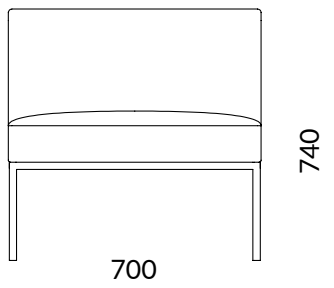

ASTRO STRAIGHT MODULE

COD.OASTR101

DESCRIPTION

Straight module

NOTE

On request only: fire retardant foam padding 

TECHNICAL INFORMATION

STRUCTURE

Spruce and MDF

PADDING

Polyurethane foam divided into blocks with different densities and thicknesses.

LEGS / FRAME / BASE

Tube 20x20x2 chrome or silver painted

UPHOLSTERY

categories B01-B03-C01-C04-P01-W01 (SEE FABRIC FOLDER)

DIMENSION

article
L 700 H 740 D 700

seat
L 700 H 420 D 500

backrest
H 320

WEIGHT

Net weight a chair: 11,5 Kg
Gross weight a chair: 15,5 Kg

PACKAGING

1 x box
L 730 H 730 D 800