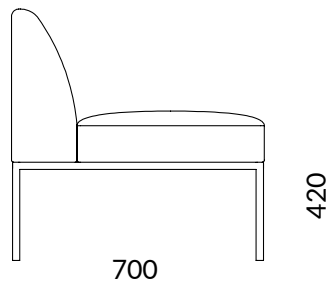

ASTRO STRAIGHT MODULE

COD.OASTR101

DESCRIPTION

Straight module

NOTE

On request only: fire retardant foam padding 

TECHNICAL INFORMATION

STRUCTURE

Spruce and MDF

PADDING

Polyurethane foam divided into blocks with different densities and thicknesses.

LEGS / FRAME / BASE

Tube 20x20x2 chrome or silver painted

UPHOLSTERY

categories B01-B03-C01-C04-P01-W01 (SEE FABRIC FOLDER)

DIMENSION

article
L 700 H 740 D 700

seat
L 700 H 420 D 500

backrest
H 320

WEIGHT

Net weight a chair: 11,5 Kg
Gross weight a chair: 15,5 Kg

PACKAGING

1 x box
L 730 H 730 D 800