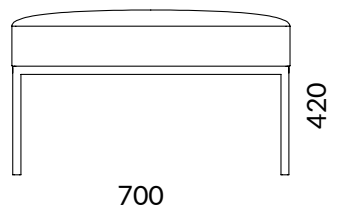

Spruce and MDF

PADDING

Polyurethane foam divided into blocks with different densities and thicknesses.

LEGS / FRAME / BASE

Tube 20x20x2 chrome or silver painted

UPHOLSTERY

categories B01-B03-C01-C04-P01-W01 (SEE FABRIC FOLDER)

DIMENSION

article
L 700 H 420 D 700

seat
L 700 H 420 D 700

WEIGHT

Net weight a chair: 7 Kg
Gross weight a chair: 11 Kg

PACKAGING

1 x box
L 730 H 730 D 480

VOLUME