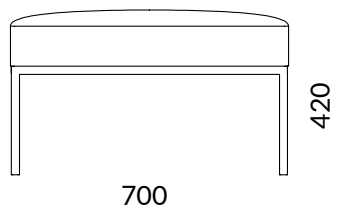

Spruce and MDF

PADDING

Polyurethane foam divided into blocks with different densities and thicknesses.

LEGS / FRAME / BASE

Tube 20x20x2 chrome or silver painted

UPHOLSTERY

categories B01-B03-C01-C04-P01-W01 (SEE FABRIC FOLDER)

DIMENSION

article
L 700 H 420 D 700

seat
L 700 H 420 D 700

WEIGHT

Net weight a chair: 7 Kg
Gross weight a chair: 11 Kg

PACKAGING

1 x box
L 730 H 730 D 480

VOLUME

M3 box: 0,25

COD.OASTR001

TECHNICAL
DATASHEET

Dimensions in millimeters

The Quadrifoglio Group

Quadrifoglio
OFFICE FURNITURE

OFFICITY
BUSINESS SPACE

OFFST