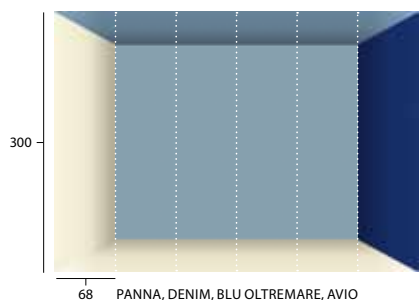

ROOMS 04

PANNA, DENIM, BLU OLTREMARE, AVIO