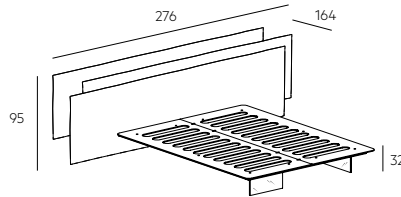

Testiera Sp. 8cm
Headboard th. 8cm

Rivestimenti Tessuti Lago
Coverings in Lago fabrics

Materasso
Mattress
(cm)

100x200
120x200
150x200
152x203
160x200
180x200
193x203

AIR WILDWOOD_BED

Testiera in Wildwood / Wildwood headboard

Materasso
Mattress
(cm)

150x200
160x200
180x200

Materasso
Mattress
(cm)

150x200
160x200
180x200

32 / 42

FRAME_BED

Struttura in Wildwood
Wildwood structure

Testiera - Rivestimenti Tessuti Lago
Headboard - Coverings in Lago fabrics

Materasso
Mattress
(cm)

150x200
160x200
180x200

VELE_BED

Testiera - Rivestimenti Tessuti Lago
Headboard - Coverings in Lago fabrics

Materasso
Mattress
(cm)

150x200
160x200
180x200

COLLETO_BED

Rivestimento in tessuto stretch.
Covering in stretch fabric.