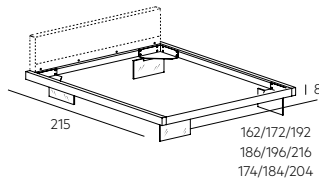

Testiera Sp. 8cm
Headboard th. 8cm

Rivestimenti Tessuti Lago
Coverings in Lago fabrics

Materasso
Mattress
(cm)

100x200
120x200
150x200
152x203
160x200
180x200
193x203

AIR WILDWOOD_BED

Testiera in Wildwood / Wildwood headboard

Materasso
Mattress
(cm)

150x200
160x200
180x200

Materasso
Mattress
(cm)

150x200
160x200
180x200

32 / 42

FRAME_BED

Struttura in Wildwood
Wildwood structure

Testiera - Rivestimenti Tessuti Lago
Headboard - Coverings in Lago fabrics

Materasso
Mattress
(cm)

150x200
160x200
180x200

VELE_BED

Testiera - Rivestimenti Tessuti Lago
Headboard - Coverings in Lago fabrics

Materasso
Mattress
(cm)

150x200
160x200
180x200

COLLETO_BED

Rivestimento in tessuto stretch.
Covering in stretch fabric.