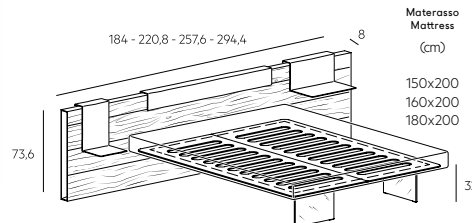

AIR WILDWOOD_BED

Testiera in Wildwood / Wildwood headboard

Materasso
Mattress
(cm)

150x200
160x200
180x200