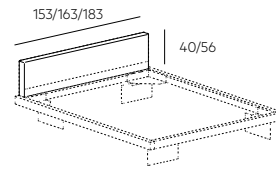

Testiera Sp. 8cm
Headboard th. 8cm

Rivestimenti Tessuti Lago
Coverings in Lago fabrics

Materasso
Mattress
(cm)

100x200
120x200
150x200
152x203
160x200
180x200
193x203

AIR WILDWOOD_BED

Testiera in Wildwood / Wildwood headboard

Materasso
Mattress
(cm)

150x200
160x200
180x200

Materasso
Mattress
(cm)

150x200
160x200
180x200

32 / 42

FRAME_BED

Struttura in Wildwood
Wildwood structure

Testiera - Rivestimenti Tessuti Lago
Headboard - Coverings in Lago fabrics

Materasso
Mattress
(cm)

150x200
160x200
180x200

VELE_BED

Testiera - Rivestimenti Tessuti Lago
Headboard - Coverings in Lago fabrics

Materasso
Mattress
(cm)

150x200
160x200
180x200

COLLETO_BED

Rivestimento in tessuto stretch.
Covering in stretch fabric.