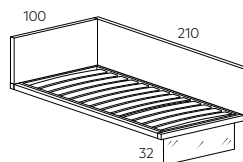

FRAME_BED

Materasso
Mattress
(cm)

150x200
160x200
180x200

VELE_BED

Materasso
Mattress
(cm)

150x200
160x200
180x200

COLLETO_BED

Materasso
Mattress
(cm)

100x200
120x200
152x203
160x200
180x200

LAGOLINEA_BED

Cuscino - rivestimento tessuti Lago
Pillow - covering in Lago fabrics

Pannelli imbottiti - rivestimento tessuti Lago
Padded panels - covering in Lago fabrics