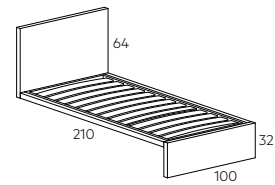

Materasso
Mattress
(cm)

150x200
160x200
180x200

Materasso
Mattress
(cm)

150x200
160x200
180x200

32 / 42

FRAME_BED

Struttura in Wildwood
Wildwood structure

Testiera - Rivestimenti Tessuti Lago
Headboard - Coverings in Lago fabrics

Materasso
Mattress
(cm)

150x200
160x200
180x200

VELE_BED

Testiera - Rivestimenti Tessuti Lago
Headboard - Coverings in Lago fabrics

Materasso
Mattress
(cm)

150x200
160x200
180x200

COLLETO_BED

Rivestimento in tessuto stretch.
Covering in stretch fabric.

Materasso
Mattress
(cm)

100x200
120x200
152x203
160x200
180x200

LAGOLINEA_BED

Testiera - laccato o in ecopelle
Headboard - lacquered or in eco-leather

Cuscino - rivestimento tessuti Lago
Pillow - covering in Lago fabrics