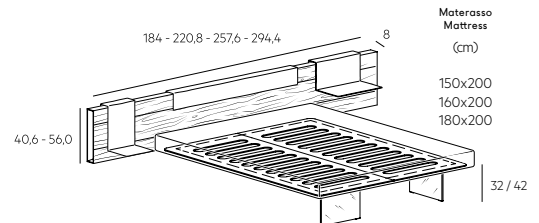

Materasso
Mattress
(cm)

150x200
160x200
180x200

32 / 42