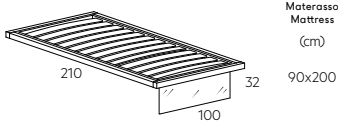

Materasso
Mattress
(cm)

150x200
160x200
180x200

Materasso
Mattress
(cm)

150x200
160x200
180x200

32 / 42

FRAME_BED

Struttura in Wildwood
Wildwood structure

Testiera - Rivestimenti Tessuti Lago
Headboard - Coverings in Lago fabrics

Materasso
Mattress
(cm)

150x200
160x200
180x200

VELE_BED

Testiera - Rivestimenti Tessuti Lago
Headboard - Coverings in Lago fabrics

Materasso
Mattress
(cm)

150x200
160x200
180x200

COLLETO_BED

Rivestimento in tessuto stretch.
Covering in stretch fabric.

Materasso
Mattress
(cm)

100x200
120x200
152x203
160x200
180x200

LAGOLINEA_BED

Testiera - laccato o in ecopelle
Headboard - lacquered or in eco-leather

Cuscino - rivestimento tessuti Lago
Pillow - covering in Lago fabrics