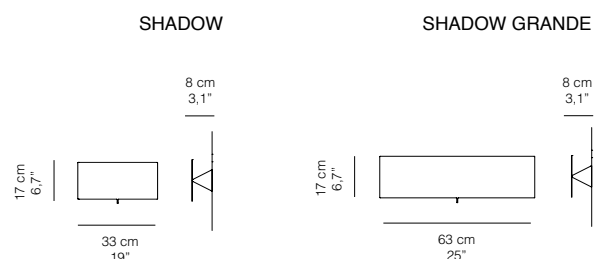

Lampada da parete in metallo, verniciato bianco con diffusore orientabile.
Sorgente LED integrata dimmerabile taglio di fase.

Wall-mounted lamp with adjustable screen in white metal.
Integrated cut-phase dimmable LED source.

SHADOW /

Design Enrico Franzolini

SHADOW	Parete / Wall		SORGENTI LUMINOSE / LIGHT SOURCES		
	MISURE / DIMENSIONS		LED		
	CM.	INCHES			
SHADOW Piccola					
11PA03LW	33 x 8 x 17H	13 x 3,1 x 6,7H	16W Lumen 1600 - 2700K	☐☐☐☐	Dimmer a taglio di fase
			LED INCLUSO / LED INCLUDED		AC phase-cut dimming
SHADOW Grande					
11PA06LW (MW)	63 x 8 x 17H	25 x 3,1 x 6,7H	24W Lumen 2400 - 2700K	☐☐☐☐	(MW) Dimmer DALI
			LED INCLUSO / LED INCLUDED		CERTIFICATIONS
	COLORI / COLOURS				☑ CE IP 20
	Metallo Bianco / White metal				
	OPZIONI / OPTIONS				
	LED 3000K su richiesta / LED 3000K on demand				